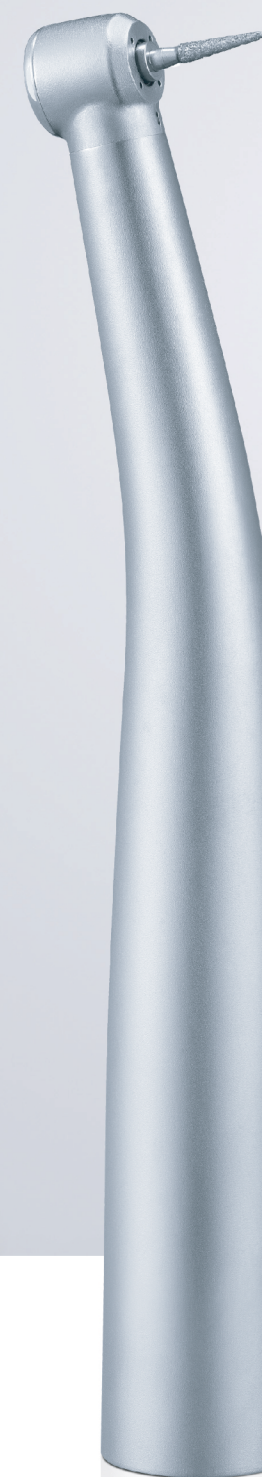

J4 mini head dental handpiece for children

Technical parameters

Rotate speed	Noise	Power	Water flow	Air pressure	Diameter of head (mini head)	Chucking type
350000-500000rpm	< 65dB	14W	90-110ml/min	0.23-0.25Mpa	8.9mm	Push button

Spare parts

Bearing NO: 301060	Spindle NO: 301199	Cartridge NO: 202151	Rear cover NO: 200181
			

Every dentist deserves to have a piece of mini head dental hanpiece for children — — J4

Guangdong JINME Medical Technology Co., Ltd.
 Address: A15, New Lighting Source Industrial Base, Foshan, China
 Tel: +86-757-88777979
<http://www.jinmedental.cn>
 E-mail: info@jinmedental.com

Distributor

J4 mini head dental handpiece for children

J4

J4 mini head dental handpiece for children

Mini head provides more flexible operation

8.9mm extraordinary miniature head leaves much more flexible and bigger operational space in children's oral cavity.